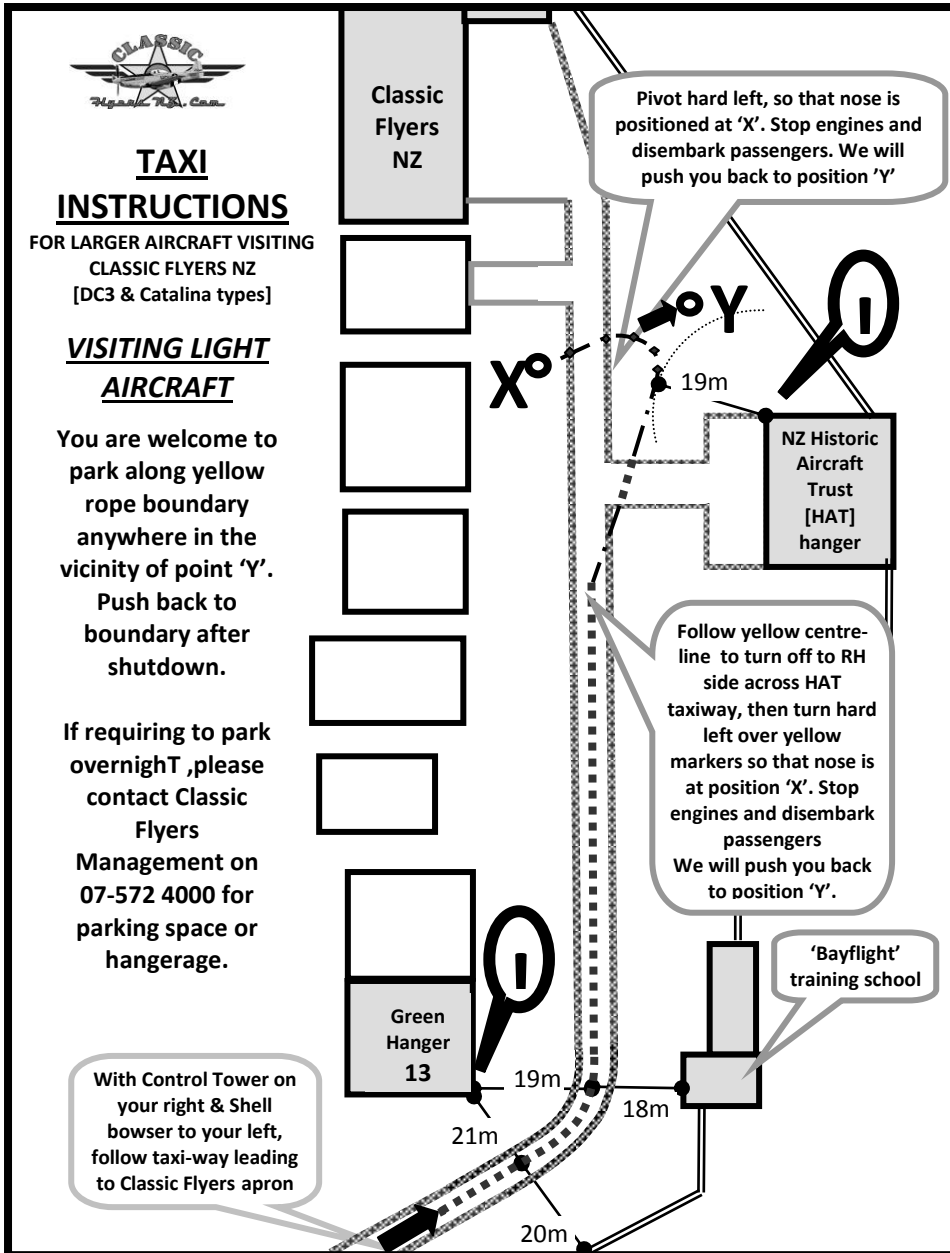

ELEV 13  
NZTG  
TOWER: 118.3 123.4

UNATTENDED: 118.3

**TAURANGA**  
**GROUND MOVEMENTS**  
ATIS: 126.6

Effective: 17 may 2010

**TAURANGA**  
**GROUND MOVEMENTS**